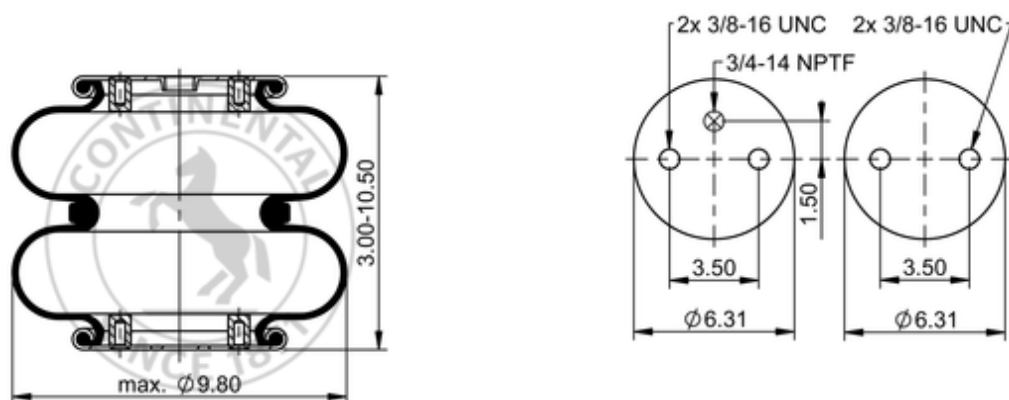

FD 200-19 319

64271

	6.4 lb
	3/4-14 NPTF: max. 22 lbf ft
	3/8-16 UNC: max. 20 lbf ft

Cross-reference

Firestone Style	20
Firestone No.	W01-358-6900
Goodyear	2B9-216
Goodyear Flex No.	578923202
Triangle	AS-4319
TRP	AS69000
Automann	SP2B12R-6900