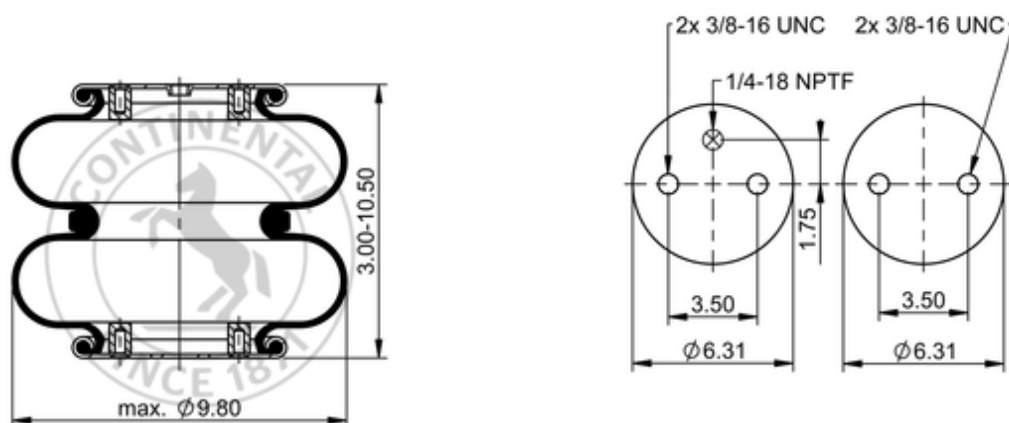

FD 200-19 320

64267

	6.4 lb
	1/4-18 NPTF: max. 22 lbf ft
	3/8-16 UNC: max. 20 lbf ft

Cross-reference

Firestone Style	20
Firestone No.	W01-358-6910
FleetPride	AS6910
Goodyear	2B9-200
Goodyear Flex No.	578923202
Taurus	6325
Triangle	AS-4320
TRP	AS69100
Automann	SP2B12R-6910

OE Manufacturer/Reference No.

Manufacturer	Original-part no.	Model
R&S Truck	1027405	
Ridewell	1003586910C	
SAF Holland	57006910	
Taurus	AS218-6910	
Watson & Chalin	AS-0001	
Dayton	354-6910	
DINA	A-8127-19	
Granning	2726	
Hendrickson	S-8768	
Hendrickson	45843-3	
Loadguard	SC2011	
Navistar/Fleetrite	554783C1	
Prevost	63-0174	
Suspension Dynamics	630174	
Granning	1371	