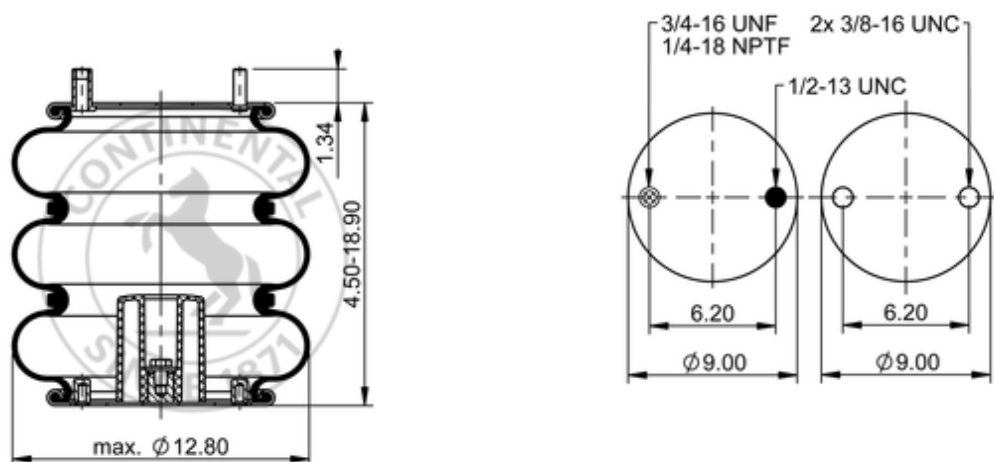

FT 330-29 466

64565

	14.2 lb
	1/4-18 NPTF: max. 22 lbf ft
	3/4-16 UNF: max. 50 lbf ft
	3/8-16 UNC: max. 20 lbf ft