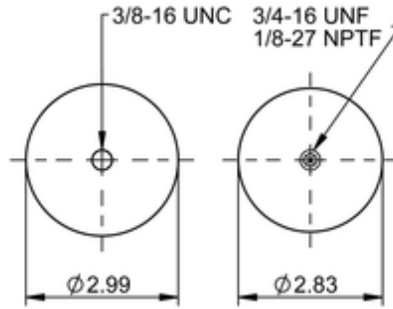

**SC29-O001**
**67770**

	0.7 lb
	9309740
	1/8-27 NPTF: max. 1.5 lbf ft
	3/4-16 UNF: max. 9 lbf ft
	3/8-16 UNC: max. 3.5 lbf ft

**Cross-reference**

Firestone Style	6.75" ORANGE
Firestone Style	7.00" GREEN
Firestone No.	W02-358-7001
Firestone No.	W02-358-7002
Firestone No.	W02-358-7031
Triangle	AS-5001