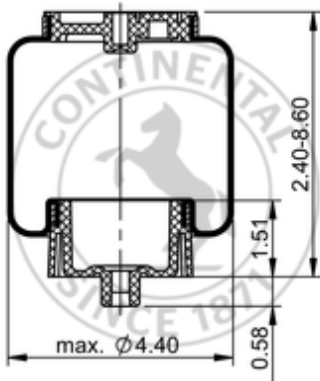

**SC29-O001**
**67770**

	0.7 lb
	9309740
	1/8-27 NPTF: max. 1.5 lbf ft
	3/4-16 UNF: max. 9 lbf ft
	3/8-16 UNC: max. 3.5 lbf ft

**Cross-reference**

Firestone Style	6.75" ORANGE
Firestone Style	7.00" GREEN
Firestone No.	W02-358-7001
Firestone No.	W02-358-7002
Firestone No.	W02-358-7031
Triangle	AS-5001