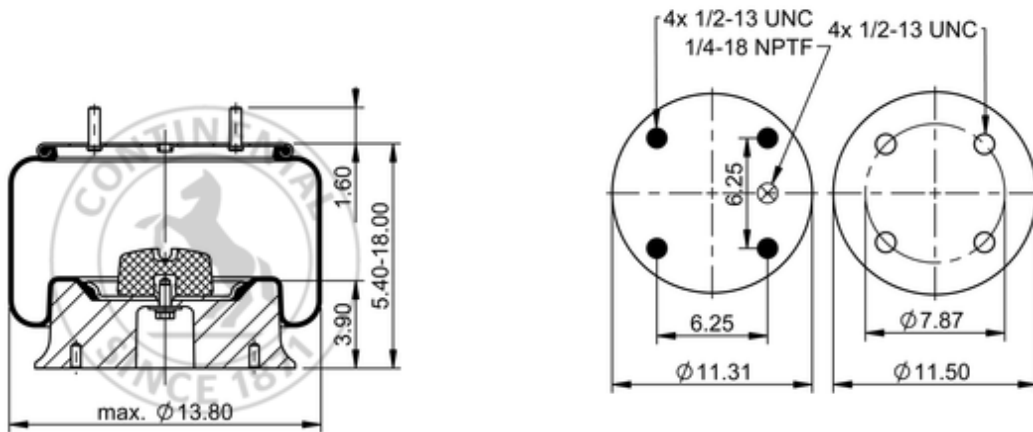

11 10.5-15 A 415
64253

	21.4 lb
	9314352
	1/2-13 UNC: max. 35 lbf ft
	1/4-18 NPTF: max. 22 lbf ft

Cross-reference

Firestone Style	1T19L-5
Firestone No.	W01-358-9200
FleetPride	AS9200
Goodyear	1R14-038
Goodyear	1R14-068
Goodyear Flex No.	566283015
Taurus	6417