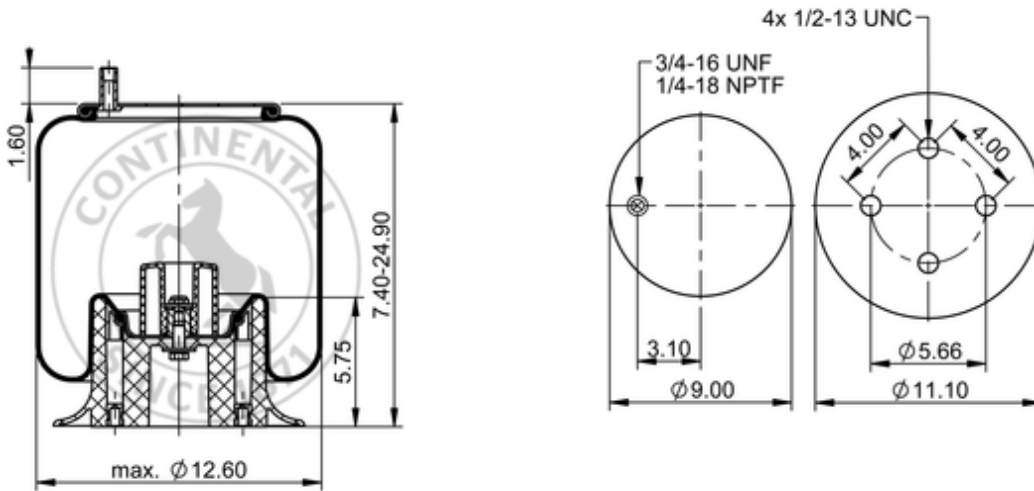

9 10-19 P 435
64288

	14 lb
	9308998
	1/2-13 UNC: max. 35 lbf ft
	1/4-18 NPTF: max. 22 lbf ft
	3/4-16 UNF: max. 50 lbf ft

Cross-reference

Primeride	AS PR9M19 9265
Firestone Style	1T15MM-9
Firestone No.	W01-358-9265
FleetPride	AS9265
Goodyear	1R12-375
Goodyear Flex No.	566243066

Taurus	6387
Triangle	AS-8435
TRP	AS92650
Automann	1DK23L-9265

OE Manufacturer/Part No.

Manufacturer	Original Part No.	Model
Brake & Wheel	M3524	
Hendrickson	S-20413	
Hendrickson	C-20413	
Hendrickson	S-20124	
Loadguard	SC2759	
Volvo	85101155	