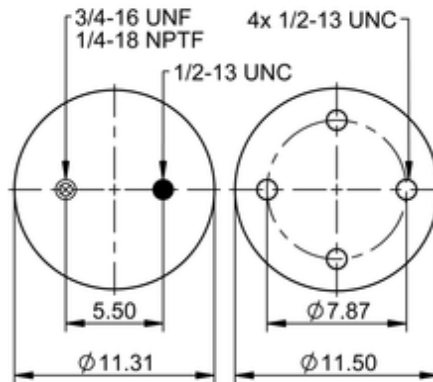

11 10.5-15 A 422
64428

	21.2 lb
	9314352
	1/2-13 UNC: max. 35 lbf ft
	1/4-18 NPTF: max. 22 lbf ft
	3/4-16 UNF: max. 50 lbf ft

Cross-reference

Firestone Style	1T19L-5
Firestone No.	W01-358-9218
FleetPride	AS9218
Goodyear	1R13-120
Goodyear Flex No.	566263054
Taurus	6417