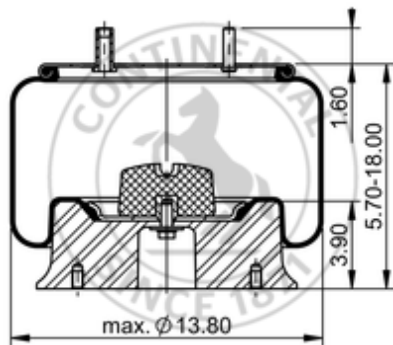

11 10.5-15 A 422
64428

	21.2 lb
	9314352
	1/2-13 UNC: max. 35 lbf ft
	1/4-18 NPTF: max. 22 lbf ft
	3/4-16 UNF: max. 50 lbf ft

Cross-reference

Firestone Style	1T19L-5
Firestone No.	W01-358-9218
FleetPride	AS9218
Goodyear	1R13-120
Goodyear Flex No.	566263054
Taurus	6417

Triangle	AS-8422
TRP	AS92180
Automann	1DK28L-9218

OE Manufacturer/Part No.

Manufacturer	Original Part No.	Model
Meritor	201222	
Loadguard	SC2782	
Ridewell	1003589218C	
SAF Holland	90557209	
Suspensions, Inc.	201222	
Watson & Chalin	AS-0073	