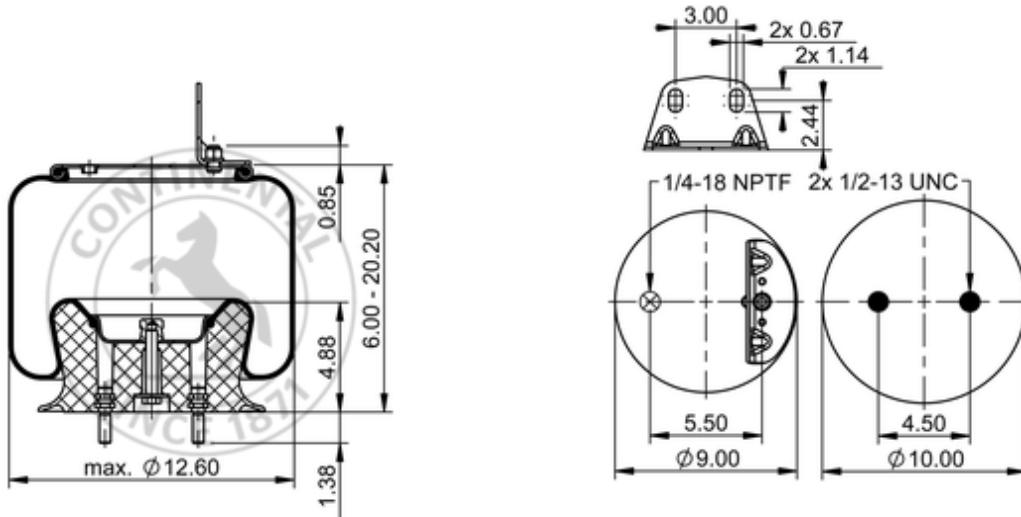

**9 10-16 P 416 (BK)**
**69643**

	13.1 lb
	9308663
	1/2-13 UNC: max. 35 lbf ft
	1/4-18 NPTF: max. 22 lbf ft

**Cross-reference**

Firestone Style	1T15M-6
Firestone No.	W01-358-9296
FleetPride	AS9296
Goodyear	1R12-400
Goodyear Flex No.	566243038
Triangle	AS-8416
TRP	AS92960

Automann

1DK23K-9296

**OE Manufacturer/Part No.**

<b>Manufacturer</b>	<b>Original Part No.</b>	<b>Model</b>
Volvo	8061151	
Volvo	8169868	
Loadguard	SC2760	