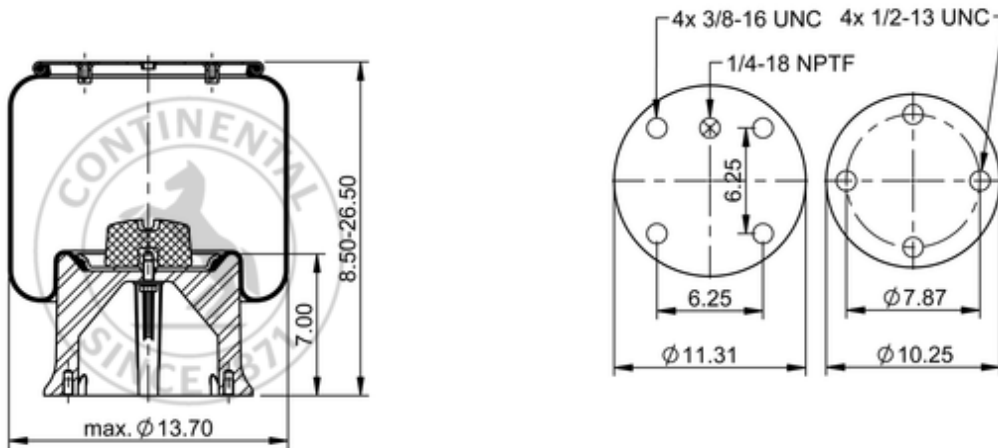

11 10.5-21 A 370
64354

	22.3 lb
	9305215
	1/2-13 UNC: max. 35 lbf ft
	1/4-18 NPTF: max. 22 lbf ft
	3/8-16 UNC: max. 20 lbf ft

Cross-reference

Firestone Style	1T19L-11
Firestone No.	W01-358-9156
FleetPride	AS9156
Goodyear	1R14-019
Goodyear Flex No.	566283020
Taurus	6366

Triangle	AS-8370
TRP	AS91560
Automann	1D28C-9156

OE Manufacturer/Part No.

Manufacturer	Original Part No.	Model
Loadguard	SC2111	
Peerless	0550-00081	
Hendrickson	S-7128	
Loadguard	SC2044	
Navistar/Fleetrite	554777C1	
Navistar/Fleetrite	1681742C1	
Peerless	0550-00080	
Taurus	AS622-9156	