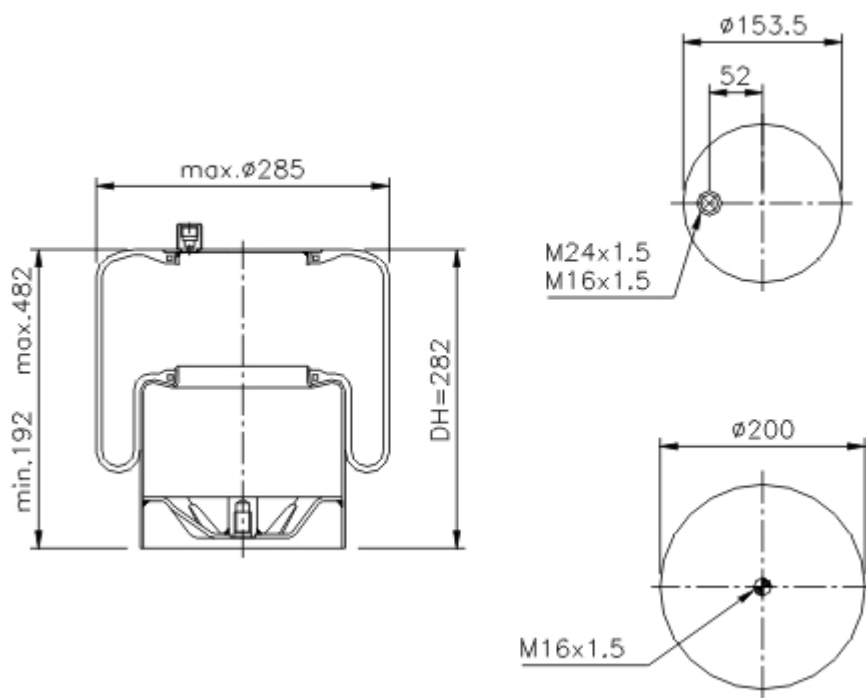

[PRINT](#)

Goodyear Part No.: **9505**

Flex Member No.: **556-03-9047**

- Mounting Stud
- Tapped hole
- Air Fitting
- Combination Stud/ Air Fitting

OEM

Manufacturer		
Model	OEM	F/R
MERCEDES BENZ (TRUCK)		
Actros	A 942 320 01 21	R