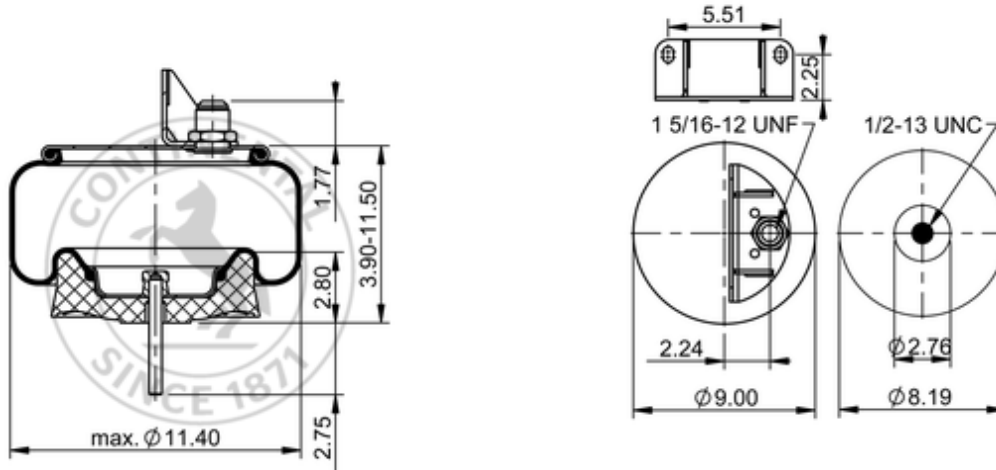

9 9-9 P 537 (BK)
68359

	11.3 lb
	9311561
	1 5/16-12 UNF: max. 35 lbf ft
	1/2-13 UNC: max. 35 lbf ft

Cross-reference

Primeride	AS PR9L9 9622
Firestone Style	1T15LA-1
Firestone No.	W01-358-9622
FleetPride	AS9622
Goodyear	1R11-221
Goodyear Flex No.	566223021
Triangle	AS-8537

TRP	AS96221
Automann	1DK20G-9622X

OE Manufacturer/Part No.

Manufacturer	Original Part No.	Model
Kenworth	K-303-22	