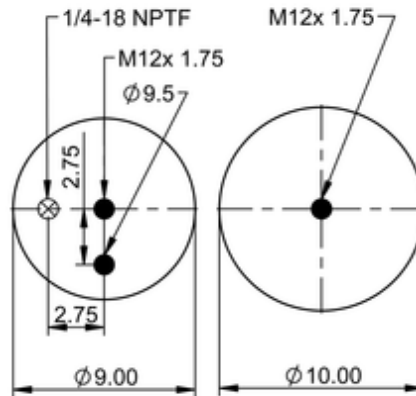

9 10S-17 P 1206

75561

	11.5 lb
	9316239
	1/4-18 NPTF: max. 22 lbf ft
	M12x1.75: max. 30 lbf ft

Cross-reference

Firestone No.	W01-M58-8468
Goodyear	1R12-654
Goodyear	1R12-1049
Goodyear Flex No.	566243097
Triangle	AS-81206
TRP	AS84680
Automann	1DF23H-P1206