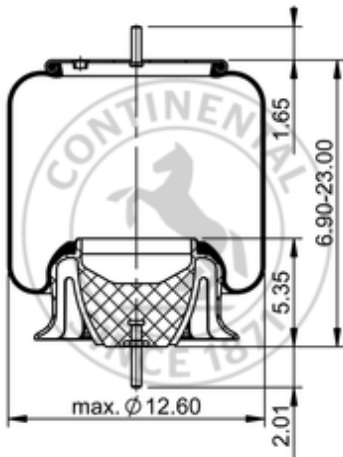

9 10S-17 P 1206

75561

	11.5 lb
	9316239
	1/4-18 NPTF: max. 22 lbf ft
	M12x1.75: max. 30 lbf ft

Cross-reference

Firestone No.	W01-M58-8468
Goodyear	1R12-654
Goodyear	1R12-1049
Goodyear Flex No.	566243097
Triangle	AS-81206
TRP	AS84680
Automann	1DF23H-P1206