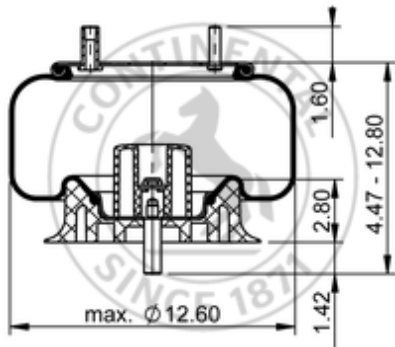

9 10-10 P 717
64643

	9.9 lb
	9308623
	1/2-13 UNC: max. 35 lbf ft
	1/4-18 NPTF: max. 22 lbf ft
	3/4-10 UNC: max. 50 lbf ft

Cross-reference

Firestone Style	1T15M-0
Firestone No.	W01-358-9534
Triangle	AS-8717
Automann	1DK23F-P717

OE Manufacturer/Part No.

Manufacturer	Original Part No.	Model
Orion	80231503	
SAF Holland	90557303	
SAF Holland	90557325	