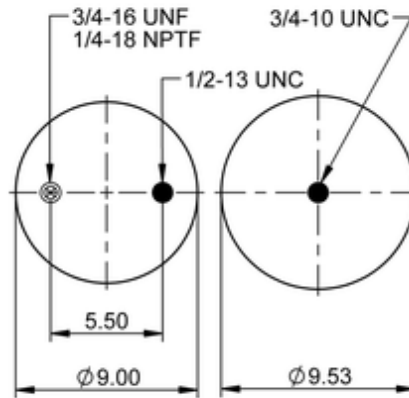

9 10-10 P 717
64643

	9.9 lb
	9308623
	1/2-13 UNC: max. 35 lbf ft
	1/4-18 NPTF: max. 22 lbf ft
	3/4-10 UNC: max. 50 lbf ft

Cross-reference

Firestone Style	1T15M-0
Firestone No.	W01-358-9534
Triangle	AS-8717
Automann	1DK23F-P717